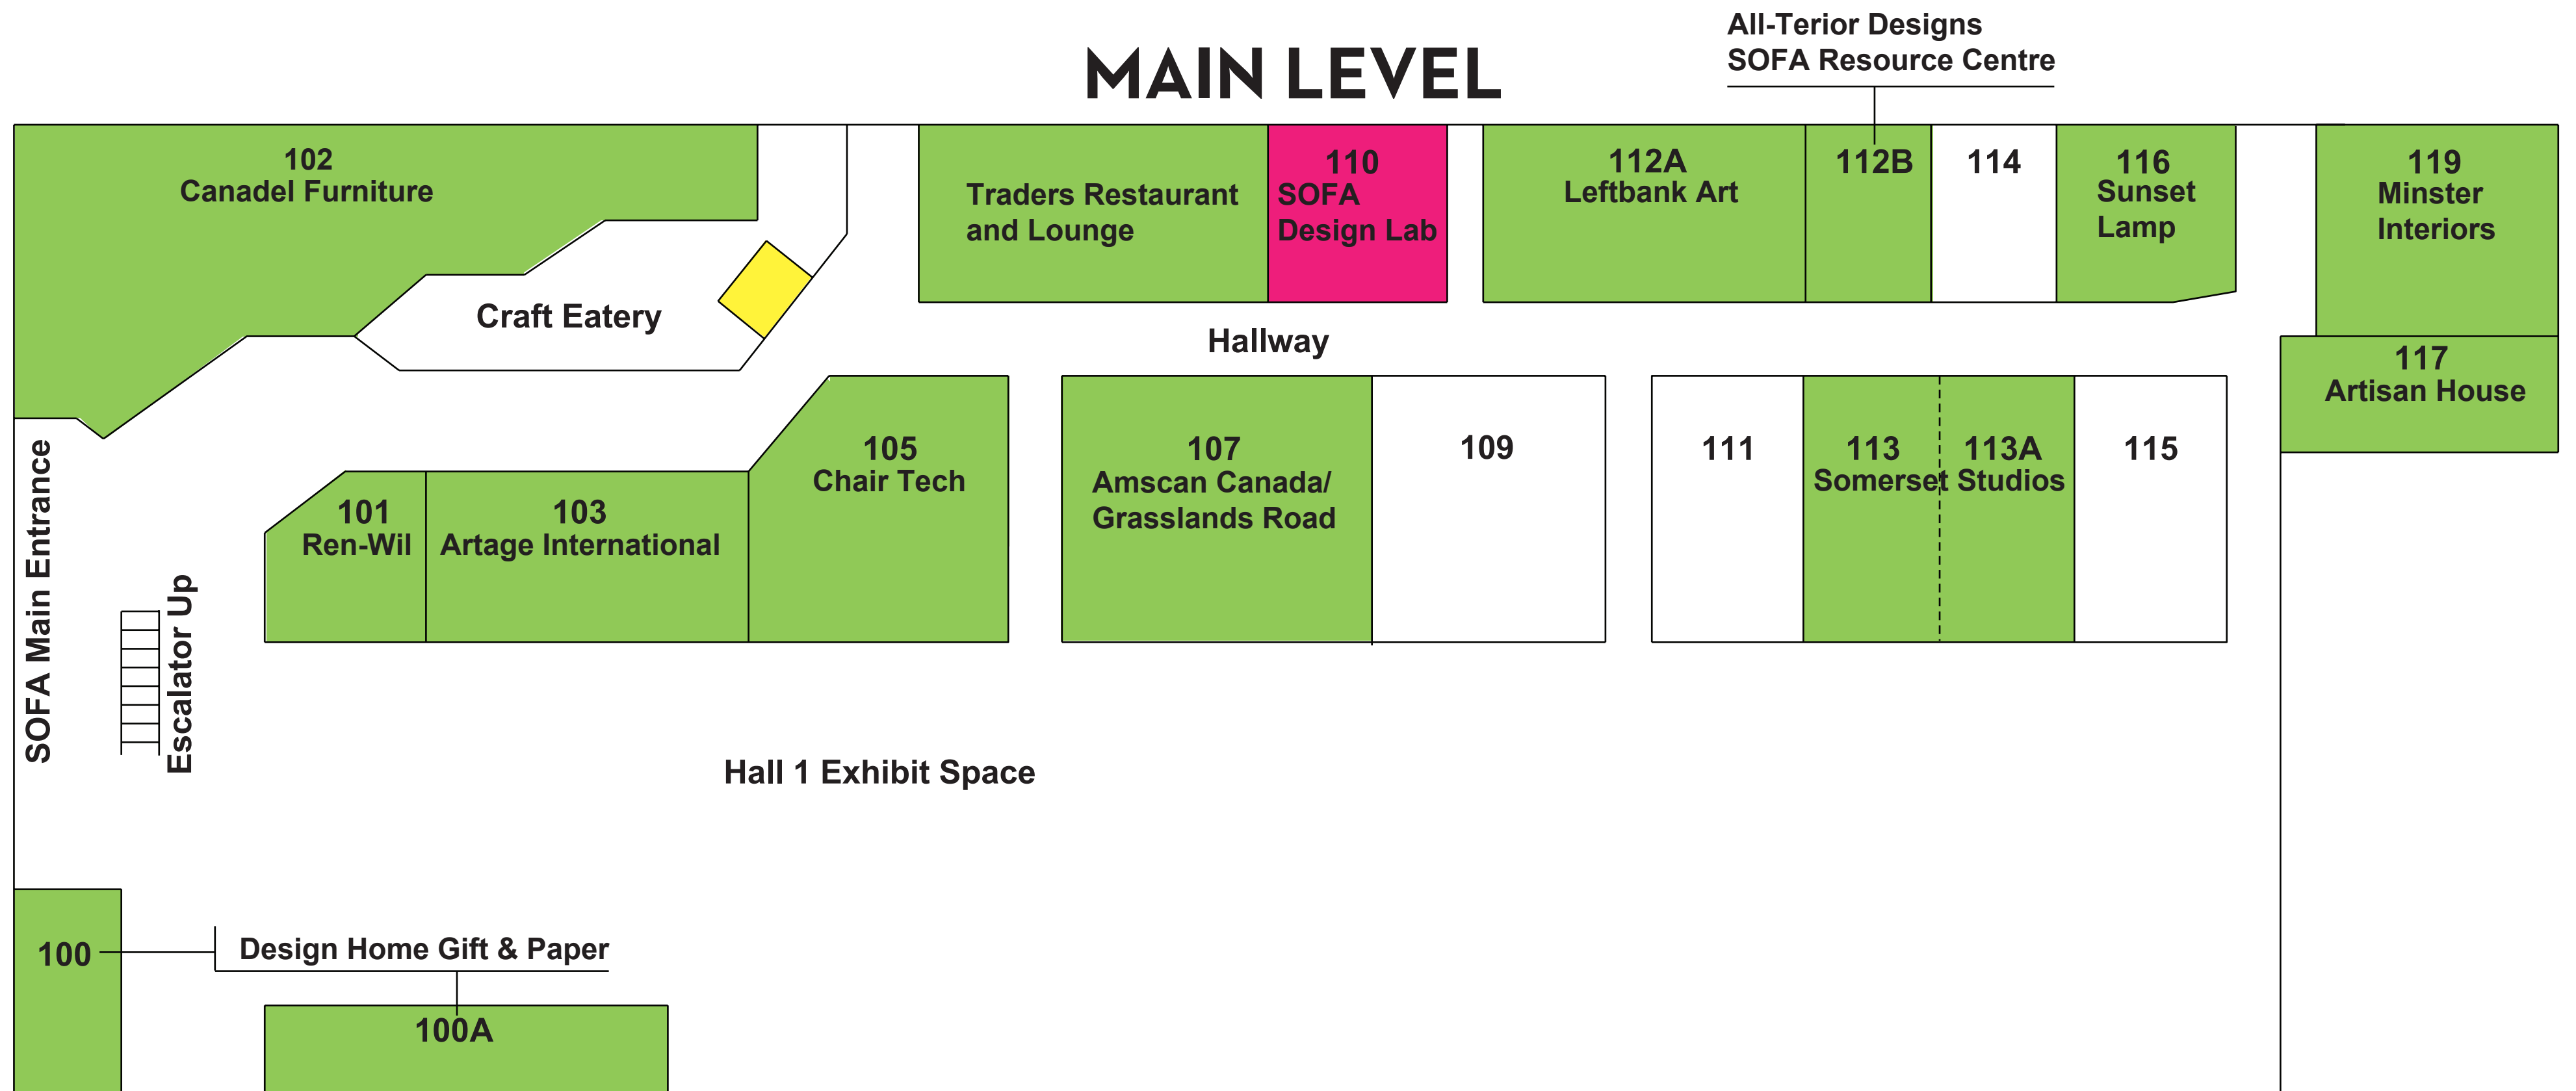

- Permanently Occupied Showroom
- SOFA Design Lab
- SOFA Tenant Relations Office

Please Note: Drawings are artist's rendering and are not to scale.

MAIN LEVEL

Permanently Occupied Showroom

SOFA Design Lab

Please Note: Drawings are artist's rendering and are not to scale.

UPPER LEVEL