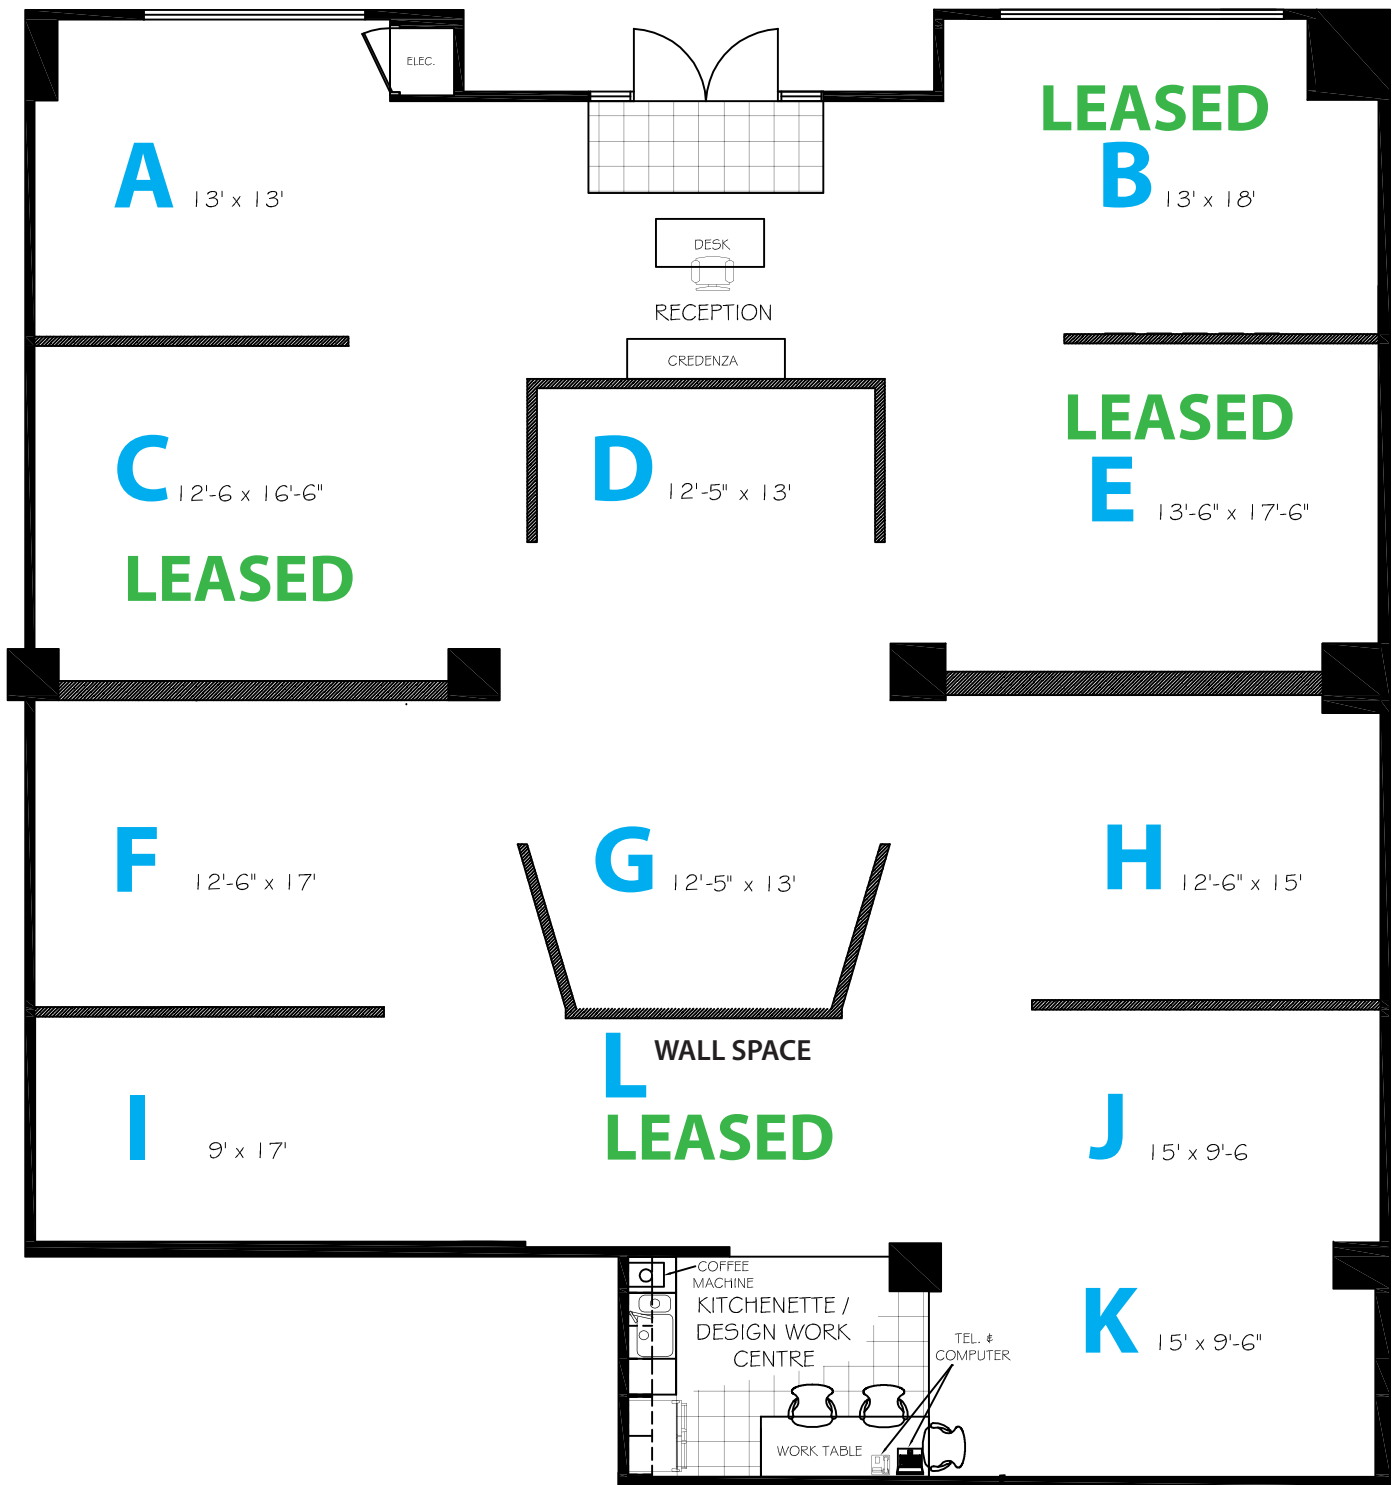

# SOFA MARKETPLACE

SOFA - UNIT 209 - INTERNATIONAL CENTER

SCALE: 1" = 1/8"

6900 AIRPORT RD, MISSISSAUGA

SIZES are approximate - common walkways are shared by all

NOTE: 9'-10" CEILING HEIGHT + 2' - T-BAR CEILING

NOTE: PARTITIONS ARE 8'-1 1/4" W/ 5.5" H BASEBOARDS AND 4" H CROWN MOULDING.