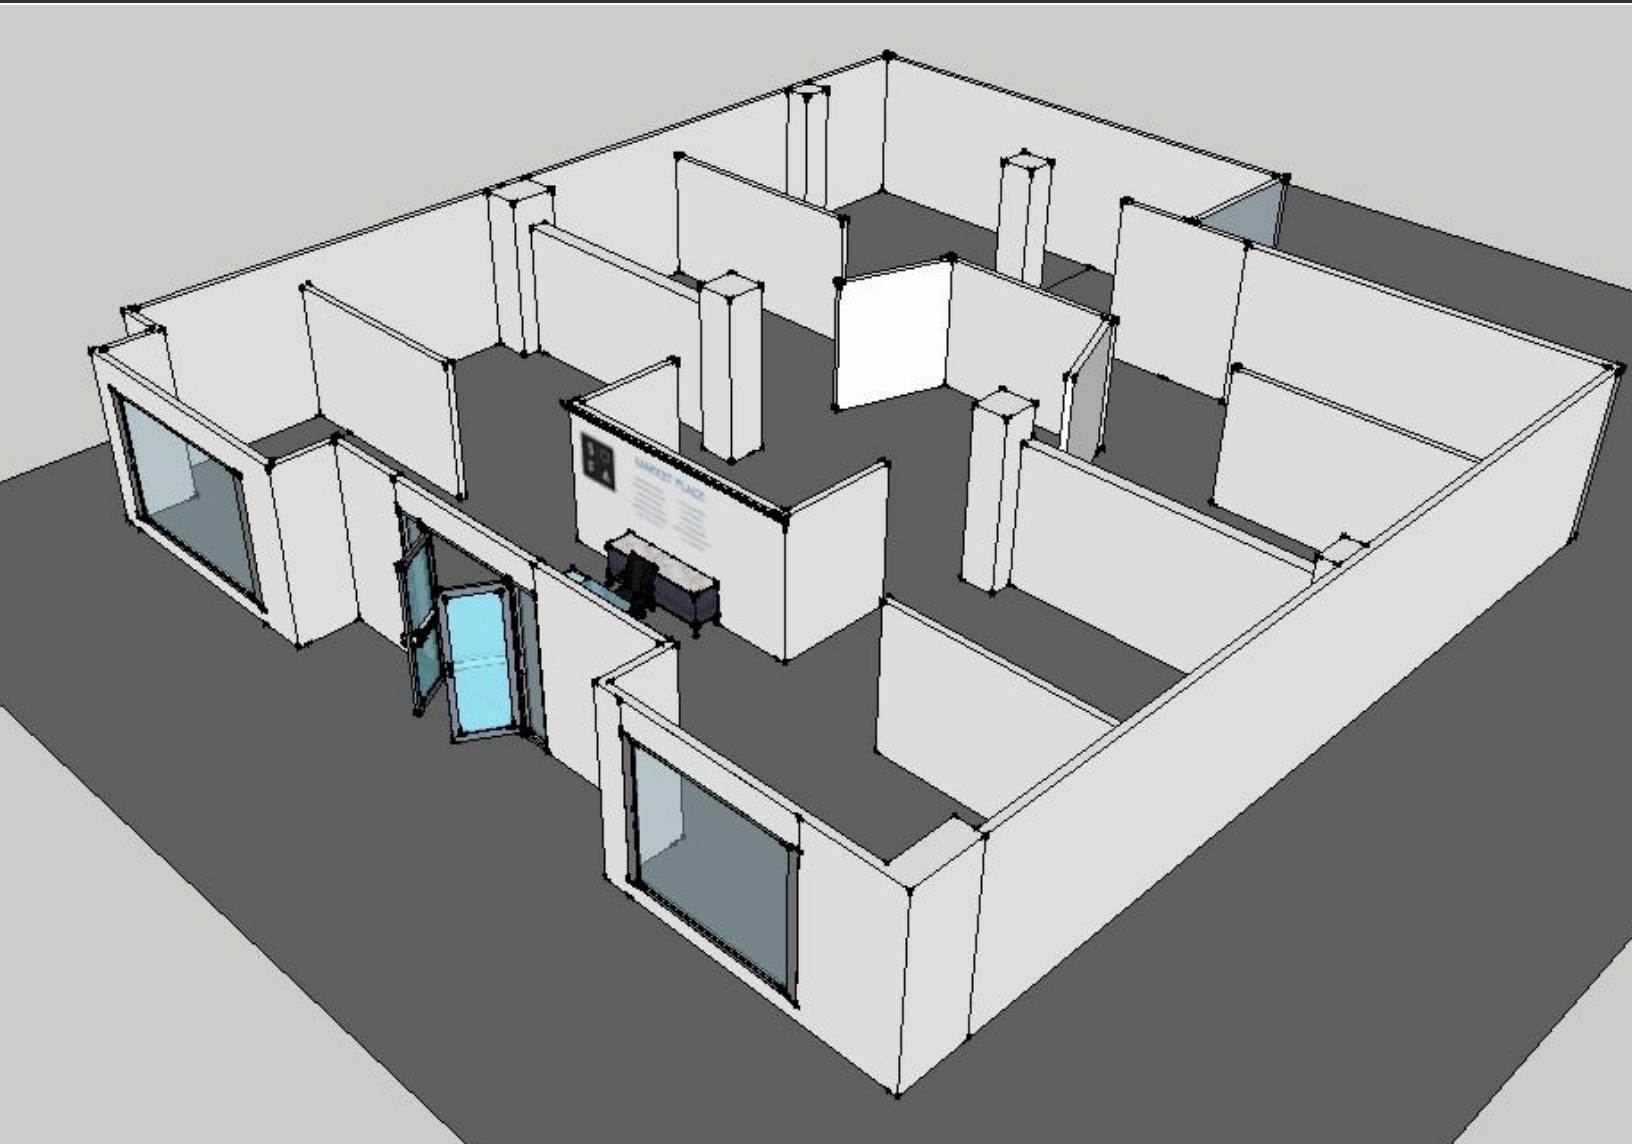

# SOFA MARKETPLACE

SOFA - UNIT 209 - INTERNATIONAL CENTER

SCALE: 1" = 1/8"

6900 AIRPORT RD, MISSISSAUGA

SIZES are approximate - common walkways are shared by all

NOTE: 9'-10" CEILING HEIGHT + 2' - T-BAR CEILING